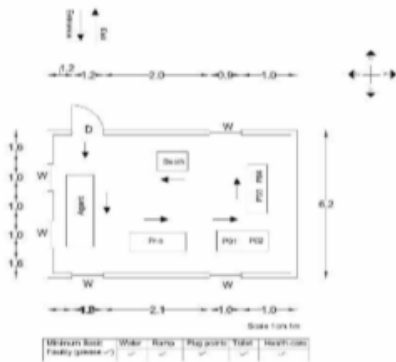

Nazri Naksha

Google Map View

Polling Station Building Front View

Polling Station Front View

Cad View

Key MAP View