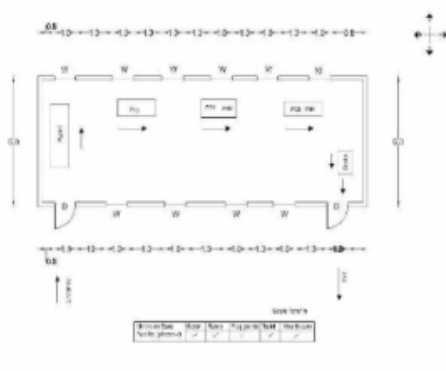

Nazri Naksha

Google Map View

Polling Station Building Front View

Polling Station Front View

Cad View

Key MAP View