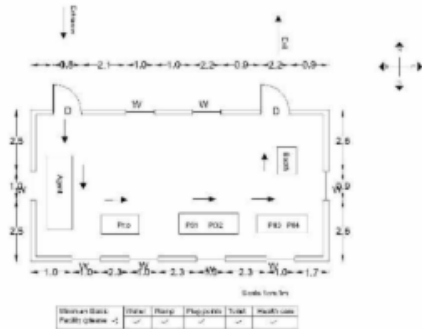

Nazri Naksha

Google Map View

Polling Station Building Front View

Polling Station Front View

Cad View

Key MAP View