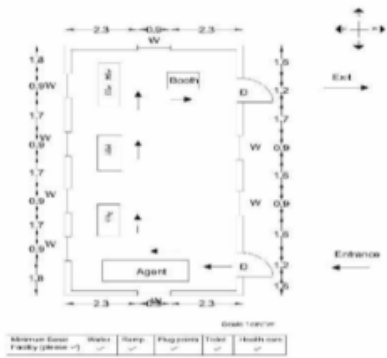

Nazri Naksha

Google Map View

Polling Station Building Front View

Polling Station Front View

Cad View

Key MAP View