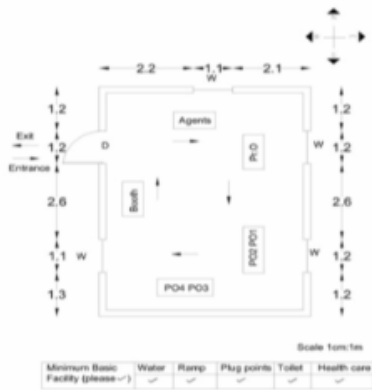

Nazri Naksha

Google Map View

Polling Station Building Front View

Polling Station Front View

Cad View

Key MAP View