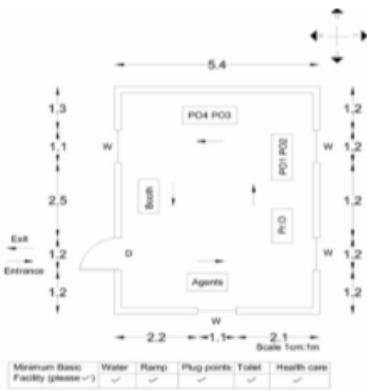

Nazri Naksha

Google Map View

Polling Station Building Front View

Polling Station Front View

Cad View

Key MAP View