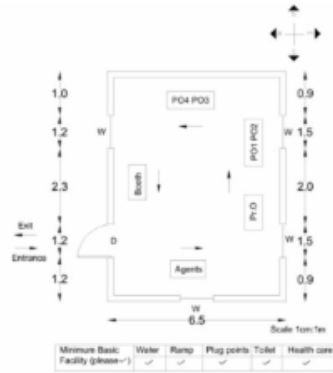

Nazri Naksha

Google Map View

Polling Station Building Front View

Polling Station Front View

Cad View

Key MAP View