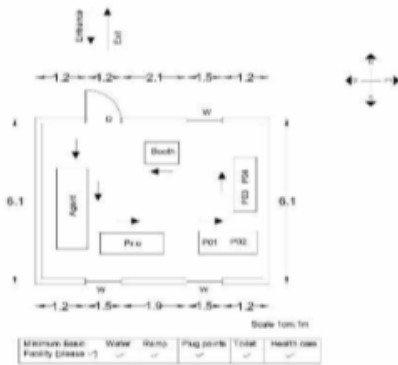

Nazri Naksha

Google Map View

Polling Station Building Front View

Polling Station Front View

Cad View

Key MAP View