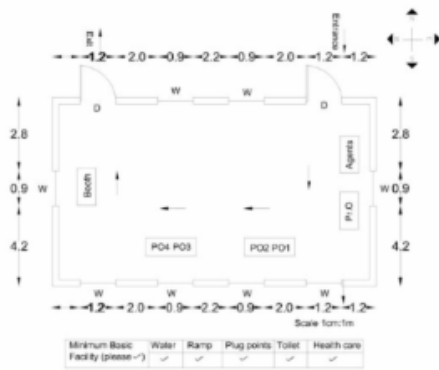

Nazri Naksha

Google Map View

Polling Station Building Front View

Polling Station Front View

Cad View

Key MAP View