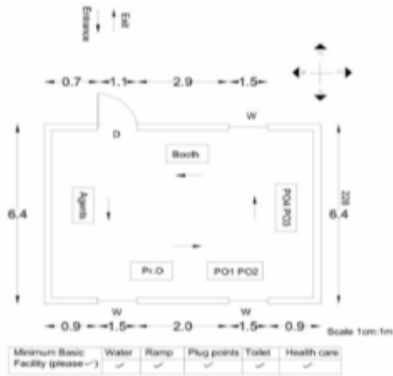

Nazri Naksha

Google Map View

Polling Station Building Front View

Polling Station Front View

Cad View

Key MAP View