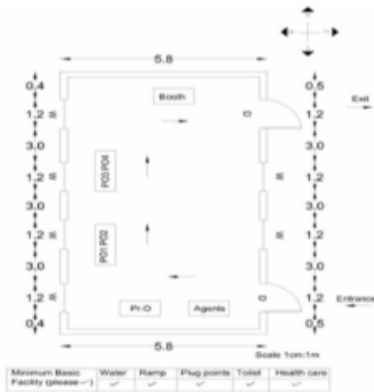

Nazri Naksha

Google Map View

Polling Station Building Front View

Polling Station Front View

Cad View

Key MAP View