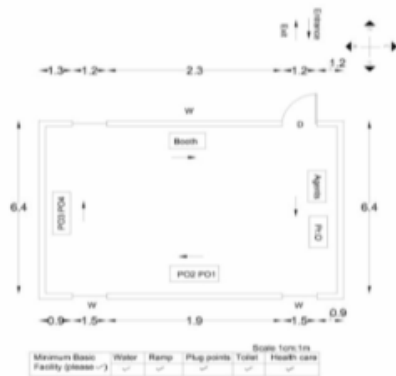

Nazri Naksha

Google Map View

Polling Station Building Front View

Polling Station Front View

Cad View

Key MAP View