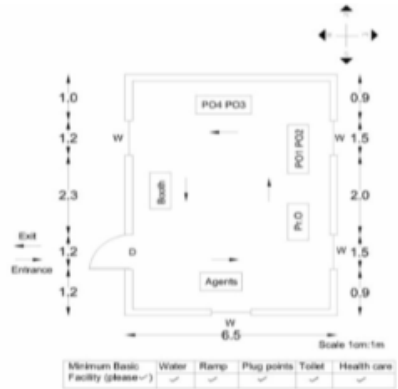

Nazri Naksha

Google Map View

Polling Station Building Front View

Polling Station Front View

Cad View

Key MAP View