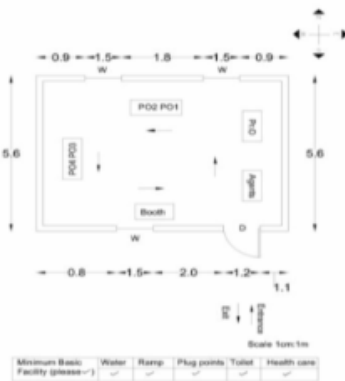

Nazri Naksha

Google Map View

Polling Station Building Front View

Polling Station Front View

Cad View

Key MAP View