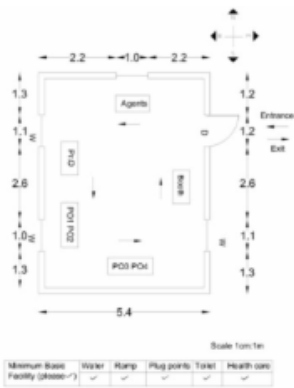

Nazri Naksha

Google Map View

Polling Station Building Front View

Polling Station Front View

Cad View

Key MAP View