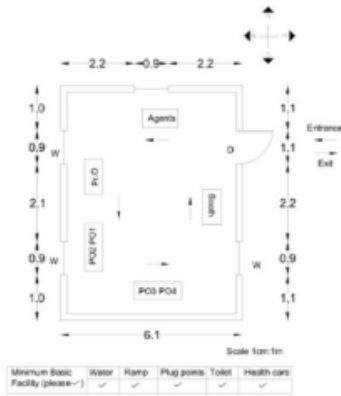

Nazri Naksha

Google Map View

Polling Station Building Front View

Polling Station Front View

Cad View

Key MAP View