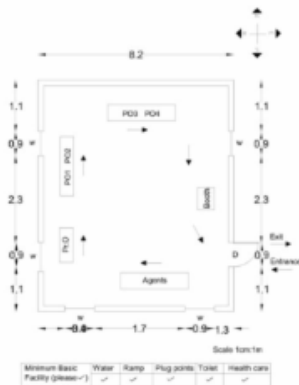

Nazri Naksha

Google Map View

Polling Station Building Front View

Polling Station Front View

Cad View

Key MAP View