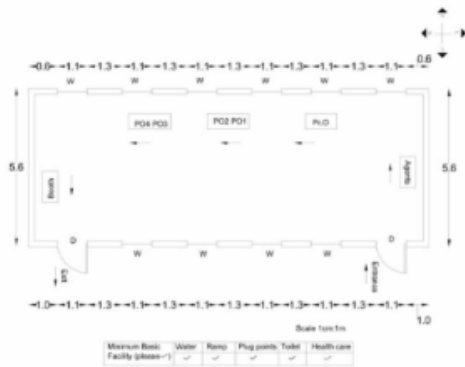

Nazri Naksha

Google Map View

Polling Station Building Front View

Polling Station Front View

Cad View

Key MAP View