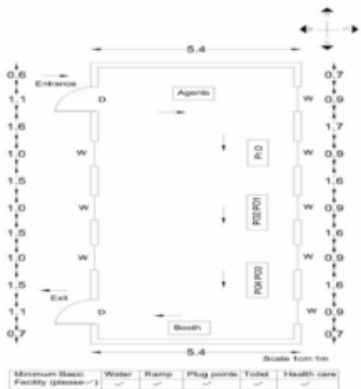

Nazri Naksha

Google Map View

Polling Station Building Front View

Polling Station Front View

Cad View

Key MAP View