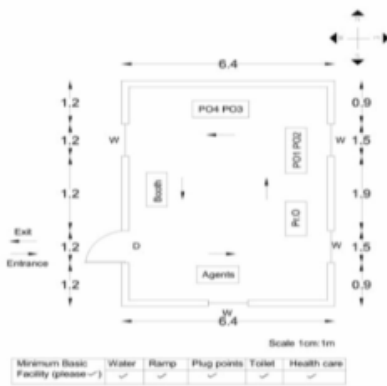

Nazri Naksha

Google Map View

Polling Station Building Front View

Polling Station Front View

Cad View

Key MAP View