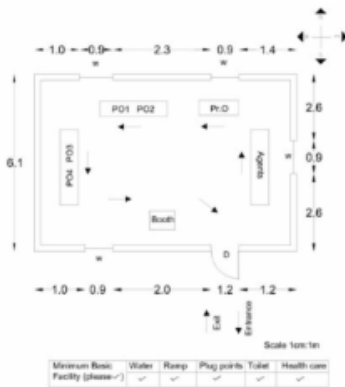

Nazri Naksha

Google Map View

Polling Station Building Front View

Polling Station Front View

Cad View

Key MAP View