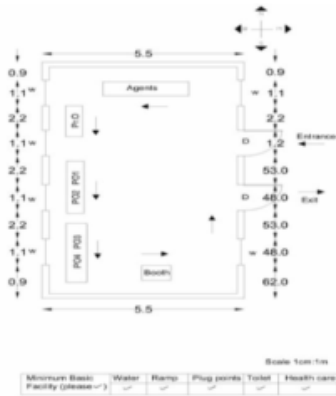

Nazri Naksha

Google Map View

Polling Station Building Front View

Polling Station Front View

Cad View

Key MAP View