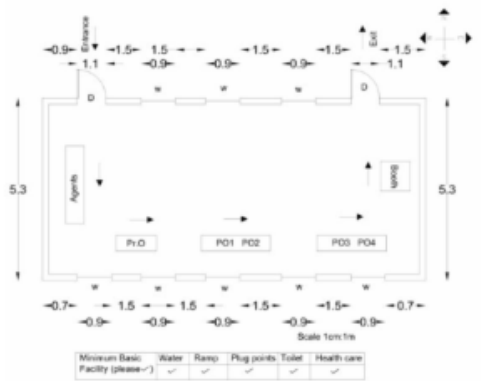

Nazri Naksha

Google Map View

Polling Station Building Front View

Polling Station Front View

Cad View

Key MAP View