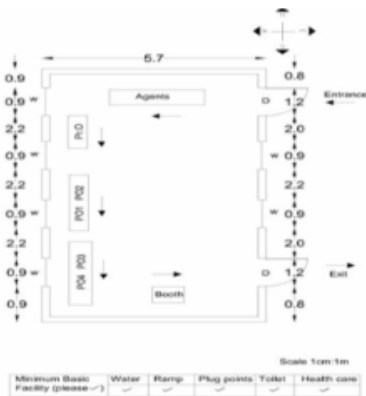

Nazri Naksha

Google Map View

Polling Station Building Front View

Polling Station Front View

Cad View

Key MAP View