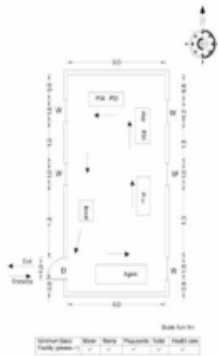

Nazri Naksha

Google Map View

Polling Station Building Front View

Polling Station Front View

Cad View

Key MAP View