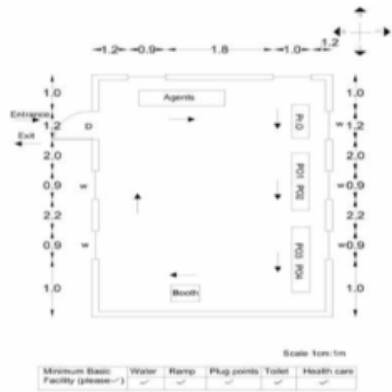

Nazri Naksha

Google Map View

Polling Station Building Front View

Polling Station Front View

Cad View

Key MAP View