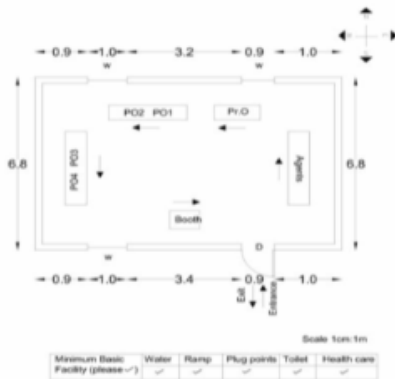

Nazri Naksha

Google Map View

Polling Station Building Front View

Polling Station Front View

Cad View

Key MAP View