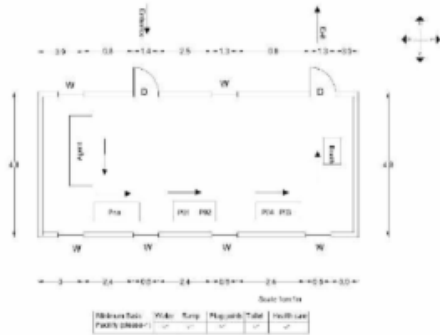

Nazri Naksha

Google Map View

Polling Station Building Front View

Polling Station Front View

Cad View

Key MAP View