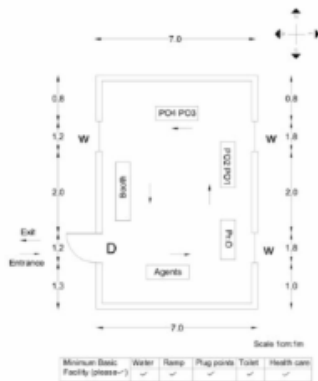

Nazri Naksha

Google Map View

Polling Station Building Front View

Polling Station Front View

Cad View

Key MAP View