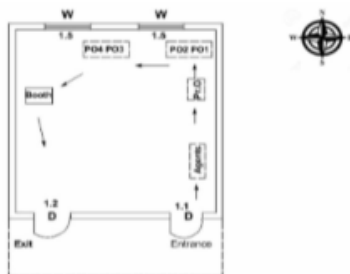

Cad View

Key MAP View

Scale:- 1:100cm

| Minimum Basic Facility(Please | Water | Ramp | Plug Points | Toilet | Health Care |
|-------------------------------|-------|------|-------------|--------|-------------|
| ✓ | ✓ | ✓ | ✓ | ✓ | ✓ |