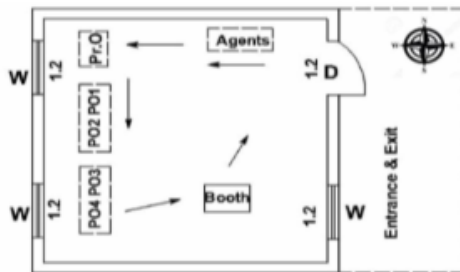

Google Map View

Polling Station Building Front View

Polling Station Front View

Cad View

Key MAP View

Scale:- 1:100cm

Minimum Basic Facility(Please)	Water	Ramp	Plug Points	Toilet	Health Care
✓	✓	✓	✓	✓	✓

- (a) Landmarks
- (b) Road names
- (c) Traffic flow