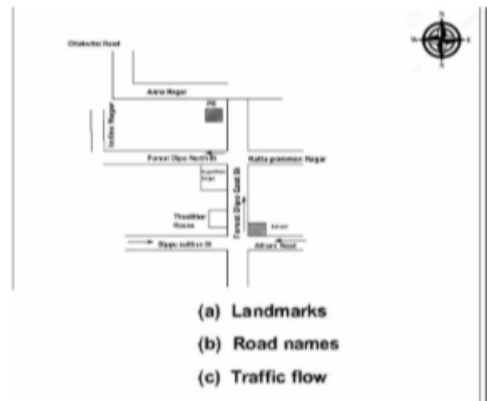

Google Map View

Polling Station Building Front View

Polling Station Front View

Cad View

Key MAP View

Scale:- 1:100cm

Minimum Basic Facility(Please)	Water	Ramp	Plug Points	Toilet	Health Care
✓	✓	✓	✓	✓	✓

- (a) Landmarks
- (b) Road names
- (c) Traffic flow