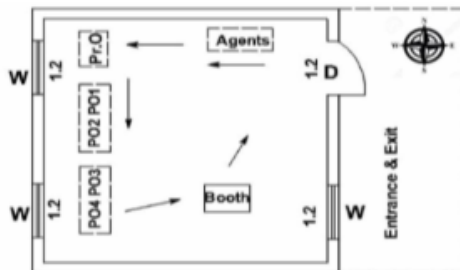

Google Map View

Polling Station Building Front View

Polling Station Front View

Cad View

Key MAP View

Scale:- 1:100cm

Minimum Basic Facility(Please)	Water	Ramp	Plug Points	Toilet	Health Care
✓	✓	✓	✓	✓	✓

- (a) Landmarks
- (b) Road names
- (c) Traffic flow