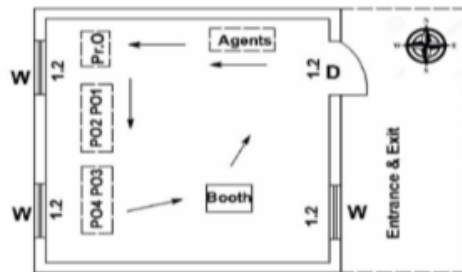

Google Map View

Polling Station Building Front View

Polling Station Front View

Cad View

Scale:- 1:100cm

Minimum Basic Facility(Please)	Water	Ramp	Plug Points	Toilet	Health Care
✓	✓	✓	✓	✓	✓

Key MAP View

- (a) Landmarks
- (b) Road names
- (c) Traffic flow