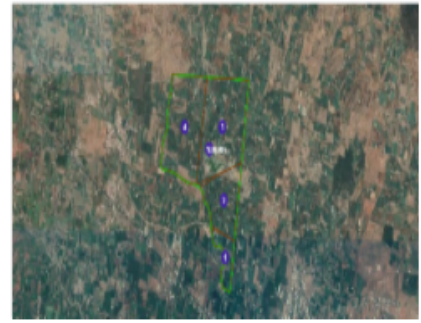

Nazri Naksha

Google Map View