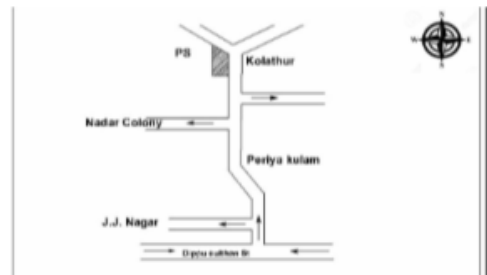

Google Map View

Polling Station Building Front View

Polling Station Front View

Cad View

Key MAP View

Scale:- 1:100cm

Minimum Basic Facility(Please)	Water	Ramp	Plug Points	Toilet	Health Care
✓	✓	✓	✓	✓	✓

- (a) Landmarks
- (b) Road names
- (c) Traffic flow