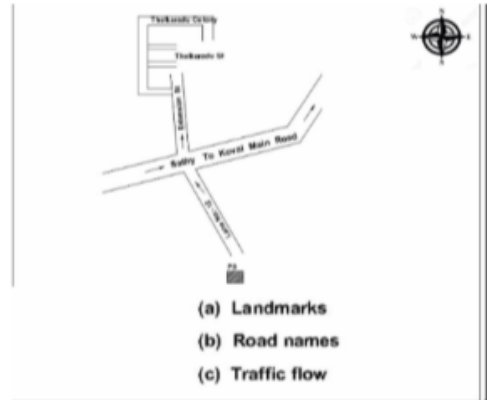

- (a) Landmarks
- (b) Road names
- (c) Traffic flow