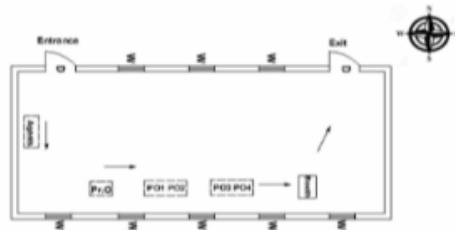

Polling Station Front View

117 - P.U.E.School, Anganagoundanpudur - 638401

117 - P.U.E.School, Anganagoundanpudur - 638401

117 - P.U.E.School, Anganagoundanpudur - 638401

Cad View

Key MAP View

Scale:- 1:100cm