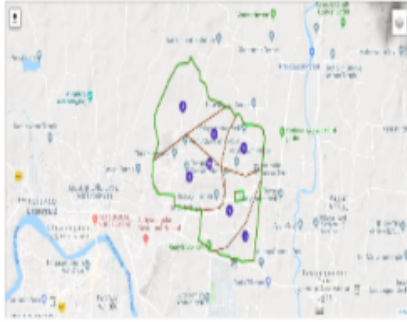

Nazri Naksha

Google Map View