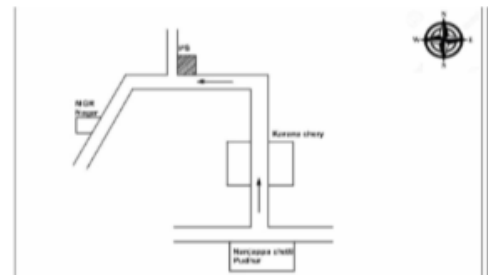

- (a) Landmarks
- (b) Road names
- (c) Traffic flow