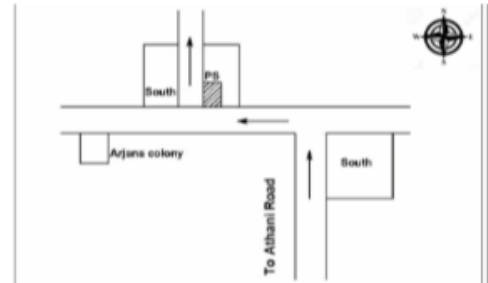

Google Map View

Polling Station Building Front View

Polling Station Front View

Cad View

Key MAP View

Scale:- 1:100cm

Minimum Basic Facility(Please)	Water	Ramp	Plug Points	Toilet	Health Care
✓	✓	✓	✓	✓	✓

- (a) Landmarks
- (b) Road names
- (c) Traffic flow