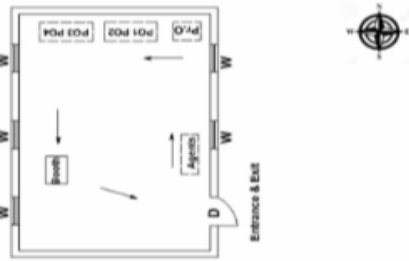

Google Map View

Polling Station Building Front View

Polling Station Front View

Cad View

Key MAP View

Scale:- 1:100cm

Minimum Basic Facility(Please)	Water	Ramp	Plug Points	Toilet	Health Care
✓	✓	✓	✓	✓	✓

- (a) Landmarks
- (b) Road names
- (c) Traffic flow