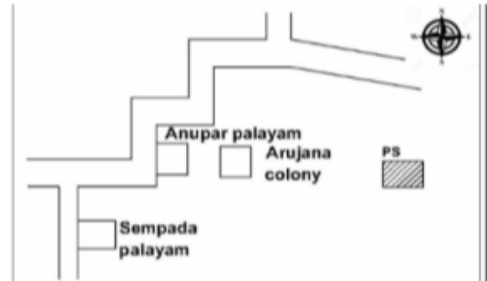

134 - P.U.M. School, Alathukombai - 638401

Cad View

Key MAP View

Scale:- 1:100CM

| Minimum Basic Facility(Please) | Water | Ramp | Plug Points | Toilet | Health Care |
|--------------------------------|-------|------|-------------|--------|-------------|
| ✓                              | ✓     | ✓    | ✓           | ✓      | ✓           |