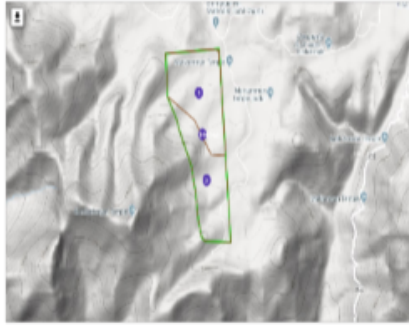

Nazri Naksha

Google Map View