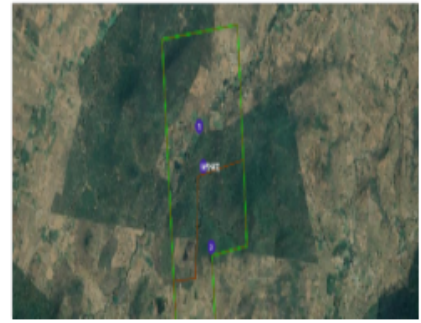

Nazri Naksha

Google Map View