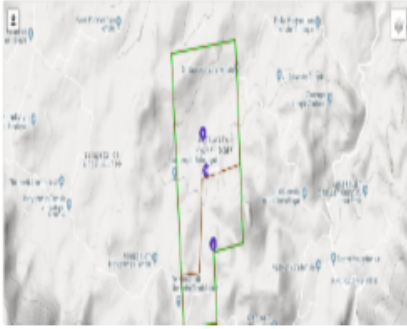

Nazri Naksha

Google Map View