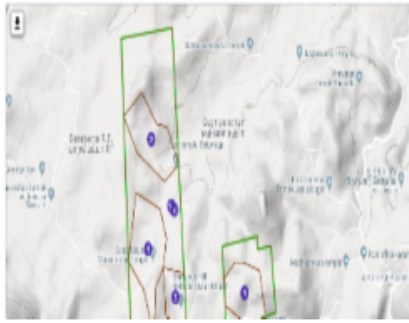

Nazri Naksha

Google Map View