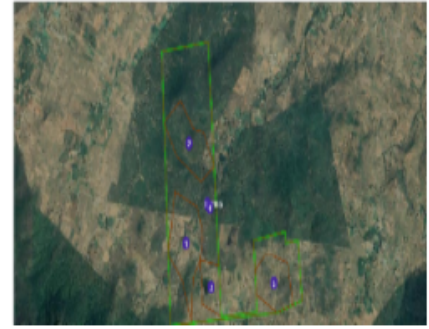

Nazri Naksha

Google Map View