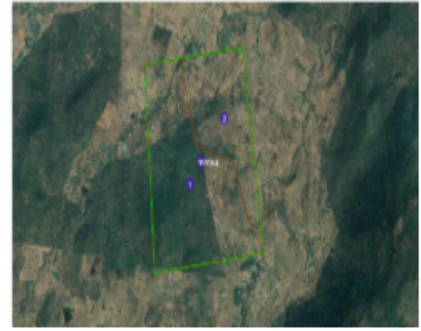

Nazri Naksha

Google Map View