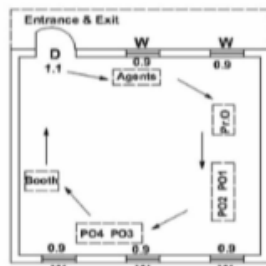

Polling Station Front View

151 P.U.M. School, Karalayam- 638503

151 P.U.M. School, Karalayam- 638503

Cad View

Key MAP View

Scale:- 1:100cm

Minimum Basic Facility(Please)	Water	Ramp	Plug Points	Toilet	Health Care
✓	✓	✓	✓	✓	✓