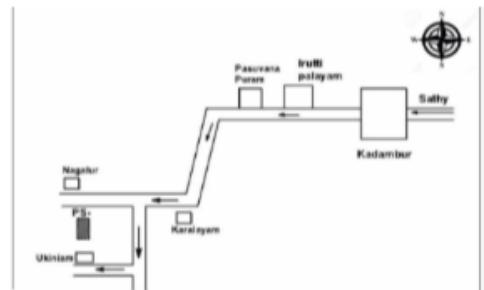

Polling Station Front View

151 P.U.M. School, Karalayam- 638503

151 P.U.M. School, Karalayam- 638503

Cad View

Key MAP View

Scale:- 1:100cm

Minimum Basic Facility(Please)	Water	Ramp	Plug Points	Toilet	Health Care
✓	✓	✓	✓	✓	✓