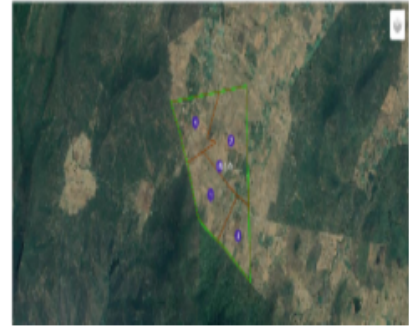

Nazri Naksha

Google Map View