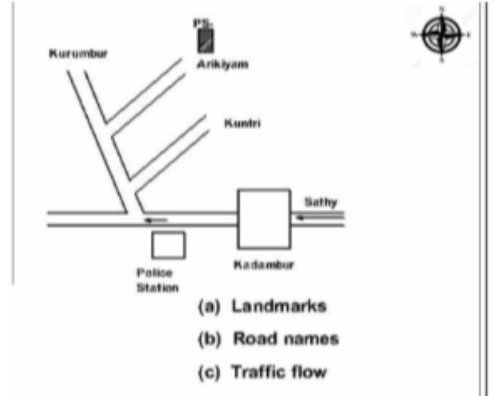

Cad View

Key MAP View

Scale:- 1:100cm

Minimum Basic Facility(Please)	Water	Ramp	Plug Points	Toilet	Health Care
✓	✓	✓	✓	✓	✓

- (a) Landmarks
- (b) Road names
- (c) Traffic flow