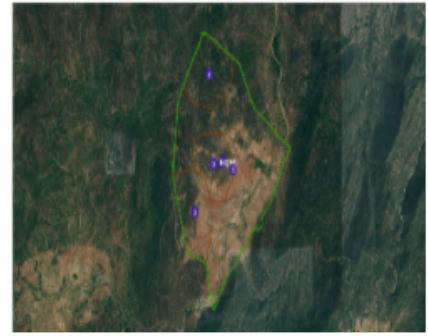

Nazri Naksha

Google Map View