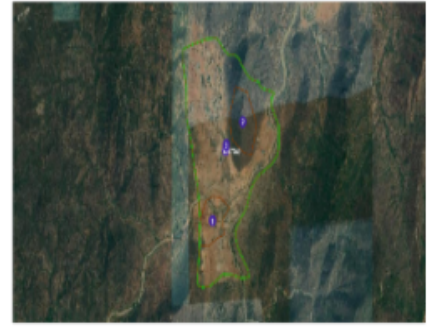

Nazri Naksha

Google Map View