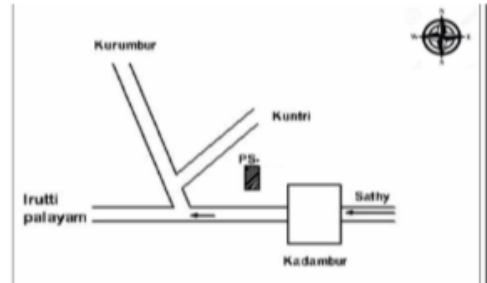

- (a) Landmarks
- (b) Road names
- (c) Traffic flow