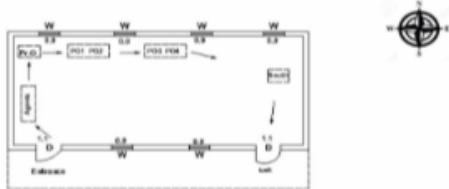

Google Map View

Polling Station Building Front View

Polling Station Front View

Cad View

Key MAP View

Scale:- 1:100cm

Minimum Basic Facility(Please)	Water	Ramp	Plug Points	Toilet	Health Care
✓	✓	✓	✓	✓	✓

- (a) Landmarks
- (b) Road names
- (c) Traffic flow