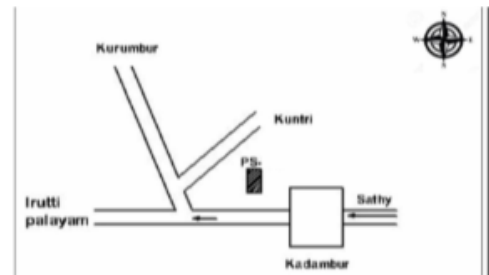

Google Map View

Polling Station Building Front View

Polling Station Front View

Cad View

Key MAP View

Scale:- 1:100cm

Minimum Basic Facility(Please)	Water	Ramp	Plug Points	Toilet	Health Care
✓	✓	✓	✓	✓	✓

- (a) Landmarks
- (b) Road names
- (c) Traffic flow