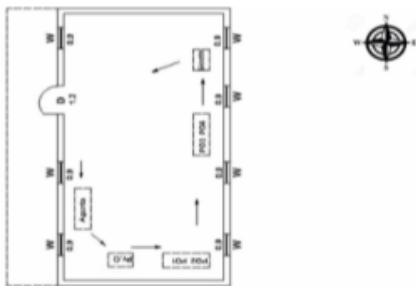

**Google Map View**

**Polling Station Building Front View**

**Polling Station Front View**

161 - R.C.A.E. School, Gundri - 638503

161 - R.C.A.E. School, Gundri - 638503

**Cad View**

**Key MAP View**

Scale:- 1:100cm