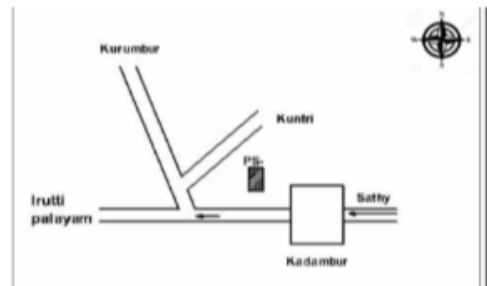

- (a) Landmarks
- (b) Road names
- (c) Traffic flow