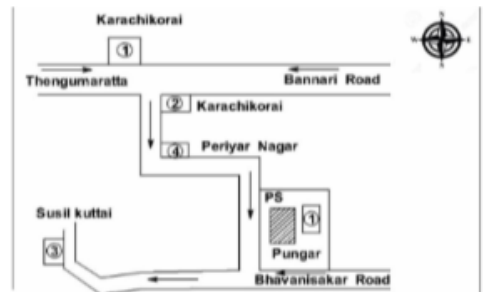

Polling Station Front View

Cad View

Key MAP View

Scale:- 1:100cm

Minimum Basic Facility(Please)	Water	Ramp	Plug Points	Toilet	Health Care
✓	✓	✓	✓	✓	✓

(a) Landmarks

(b) Road names

(c) Traffic flow