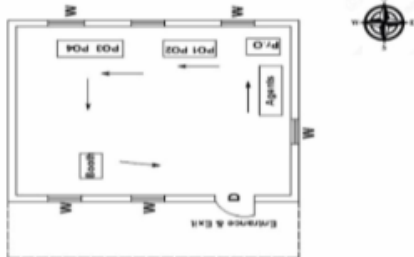

Google Map View

Polling Station Building Front View

Polling Station Front View

Cad View

Key MAP View

Scale:- 1:100cm

Minimum Basic Facility(Please)	Water	Ramp	Plug Points	Toilet	Health Care
✓	✓	✓	✓	✓	✓

- (a) Landmarks
- (b) Road names
- (c) Traffic flow