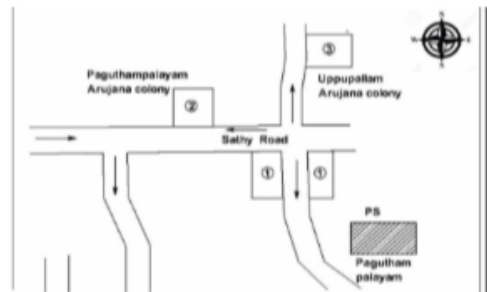

Google Map View

Polling Station Building Front View

Polling Station Front View

Cad View

Key MAP View

Scale:- 1:100cm

Minimum Basic Facility(Please)	Water	Ramp	Plug Points	Toilet	Health Care
✓	✓	✓	✓	✓	✓

- (a) Landmarks
- (b) Road names
- (c) Traffic flow